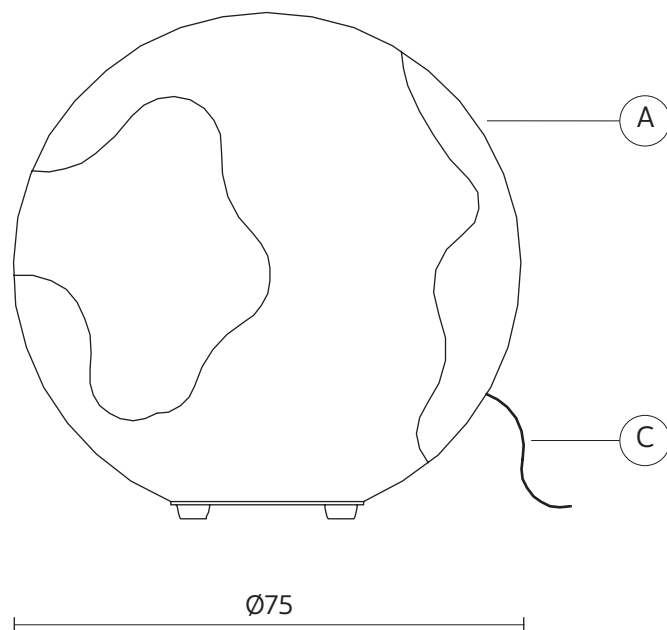

ULULÌ AND ULULÀ floor lamp

Matteo Ugolini design

year 2013

TECHNICAL SHEET - M649GB-EXT

STRUCTURE "A"

material	fiberglass/ lace	
colour	white	

ELECTRICAL CABLE "C"

material	neoprene	
colour	green	

ELECTRICAL SYSTEM

socket	E27
source	max 1x105w
energy class	from E to A++

PACKAGING

nr. of collis	1
net weight/kg	8
gross weight/kg	12
packaging/cm	93x93x93

EMISSION OF LIGHT

one-directional

CERTIFICATION

IEC	60598-1:2008
EN	60598-1:2008 + A11:2009

IP rate	IP65
bulb	class A equipped

COLLECTION

available also as: suspension (indoor/outdoor)