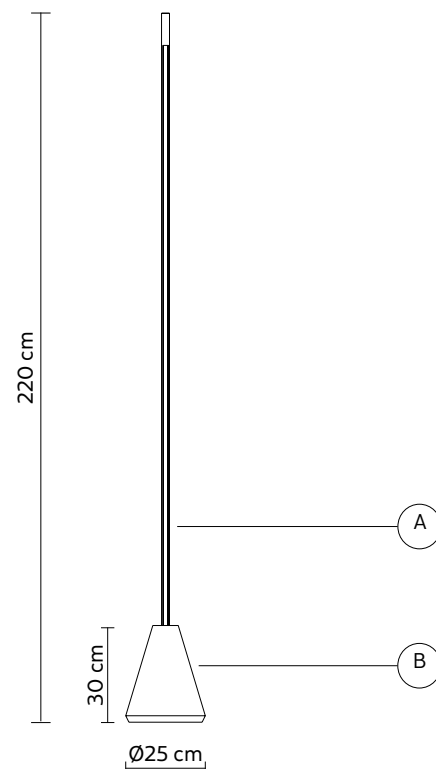

CUPIDO floor lamp

Matteo Ugolini design

year 2020

DATA SHEET - HP194A2 INT

BASE "B"

material concrete
colour grey

LAMP "A"

material aluminum
colour matt black

ELECTRICAL CABLE

colour black
length 4 meters

ELECTRICAL SYSTEM

source module LED 24V
36W, 3920 lumen
CRI ≥ 90 class A+
dimmable/tunable white
(2700K-5000K) by app

PACKAGING

n° cartons 2
net weight/kg 1,5 (A) + 9,6 (B)
gross weight/kg 3,2 (A) + 11,2 (B)
packaging/cm 10x10x210 (A) 34x34x37 (B)

LIGHT EMISSION

unidirectional

direct
 filtered
 indirect
 absence

COMPLIANT WITH

IEC 60598-1:2014
EN 60598-1:2015

degree of protection IP20
LED equipped

APP

downloadable via google play store, app store apple

COLLECTION

also available pendant version