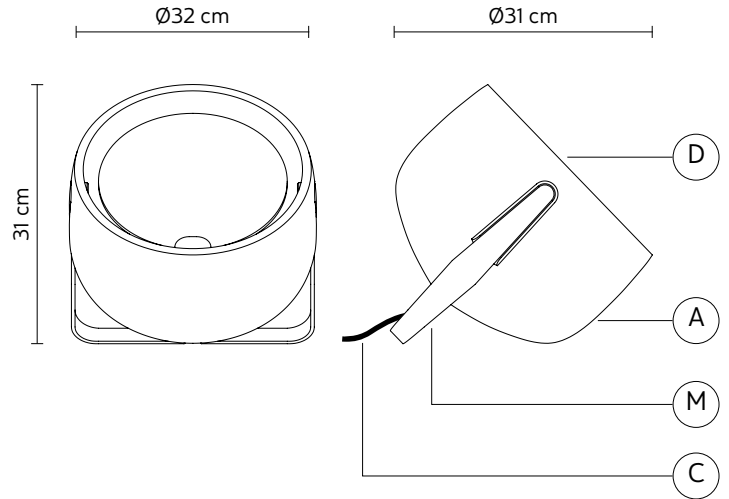

PACKAGING

n° cartons	1
net weight/kg	4,5
gross weight/kg	6
packaging/cm	51x51x40

LIGHT EMISSION

unidirectional

	direct
	filtered
	indirect
	absence

COMPLIANT WITH

IEC	60598-1:2014
EN	60598-1:2015

degree of protection bulb	IP20 not provided
---------------------------	----------------------