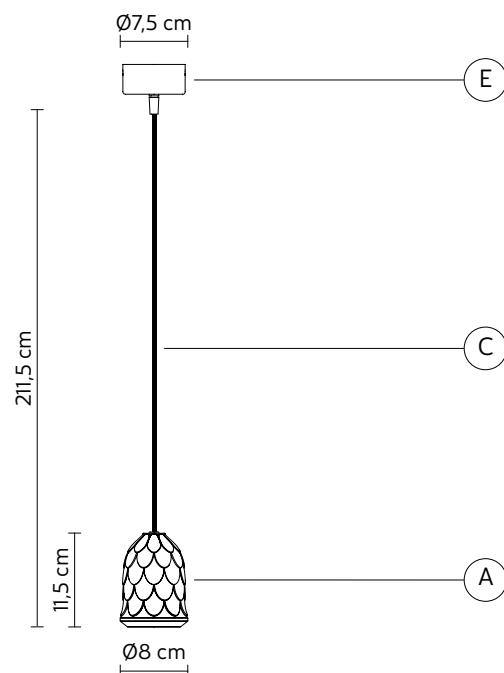

SHERWOOD suspension lamp

Matteo Ugolini design

year 2018

DATA SHEET - SE151 AB INT

LAMP "A"

material	ceramic	
colour	matt white	

CEILING CUP "E"

material	metal
colour	matt white

ELECTRICAL CABLE "C"

colour	white fabric cable	
--------	--------------------	---

ELECTRICAL SYSTEM

socket	E27
source	1 x max 53W
energy class	from E to A++

PACKAGING

n° cartons	1
net weight/kg	0,7
gross weight/kg	1
packaging/cm	21x21x20

LIGHT EMISSION

unidirectional

	direct
	filtered
	indirect
	absence

COMPLIANT WITH

IEC	60598-1:2014
EN	60598-1:2015

degree of protection	IP20
bulb	optional

700L*
1xE27 - 25/40W 60lumen
220/240V
class A+

***these items are special, decorative bulbs not for illumination purposes**