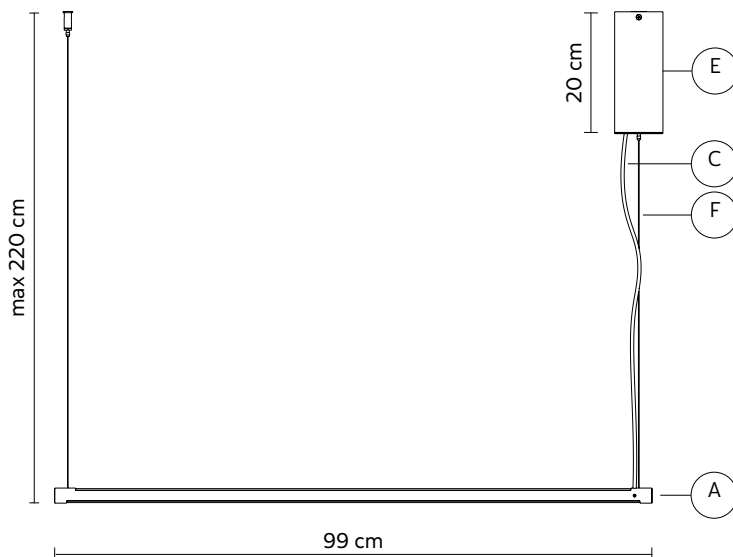

CUPIDO pendant

Matteo Ugolini design

year 2020

DATA SHEET - SE194A1 V1U

LAMP "A"

material	aluminum
colour	matt black

COVER

material	PC
colour	opal

CEILING CUP "E"

material	metal
colour	matt black

ELECTRICAL CABLE "C"

colour	black

SUSPENSION CABLE "F"

material	steel

ELECTRICAL SYSTEM

source	module LED 24V 36W, 3920 lumen CRI ≥ 90 class A+ dimnable/tunable white (2700K-5000K) by app

PACKAGING

n° cartons	2
net weight/kg	1,1 (A) + 1,6 (B)
gross weight/kg	2,5 (A) + 2,6 (B)
packaging/cm	10x10x140 (A) + 21x31x31 (B)

LIGHT EMISSION

bidirectional

	direct
	filtered
	indirect
	absence

COMPLIANT WITH

DRY LOCATION

LED	equipped
power supply	equipped

APP

downloadable via google play store, app store apple