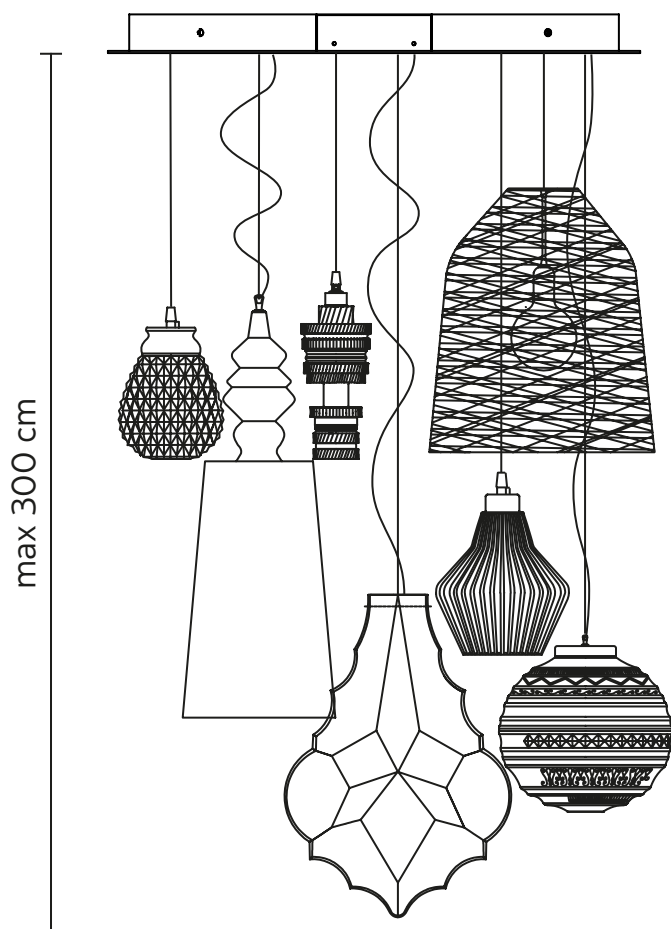

CLUSTER pendant

Edmondo Testaguzza & Matteo Ugolini design

year 2019

DATASHEET - SE070BB V11

CEILING CUP

Ø700 x h.53mm **SR070 BB V11**

LAMP

Ceraunavolta	- SE135 3S
Ali e babà	- SE623 BS
Mek	- SE107 2B
24 Karati	- SE104 1F
Ceraunavolta	- SE1355S
Black out	- SE101 1B
Braille	- SE144 1B

24 Karati

material	smoked glass
socket	E26
source	max 1x18w
energetic class	from E to A++
n° of collis	1
net weight/kg	3,8
gross weight/kg	6,9
packaging/cm	47x47x47
bulb	not provided

Ali e babà

material	white ceramic
socket	E26
source	max 1x18w
energetic class	from E to A++
n° of collis	2
net weight/kg	2,4
gross weight/kg	2,9
packaging/cm	24x24x39
bulb	45x28x28
	not provided

Mek

material	white ceramic
socket	E26
source	max 1x18w
energetic class	from E to A++
n° of collis	1
net weight/kg	0,9
gross weight/kg	1,4
packaging/cm	33x33x25
bulb	not provided

Ceraunavolta

material	transparent glass
socket	E12
source	max 1x6w
energetic class	from E to A++
n° of collis	1
net weight/kg	0,85
gross weight/kg	1,55
packaging/cm	24x24x39
bulb	not provided

Ceraunavolta

material	transparent glass
socket	E12
source	max 1x6w
energetic class	from E to A++
n° of collis	1
net weight/kg	1,5
gross weight/kg	1,95
packaging/cm	24x24x39
bulb	not provided