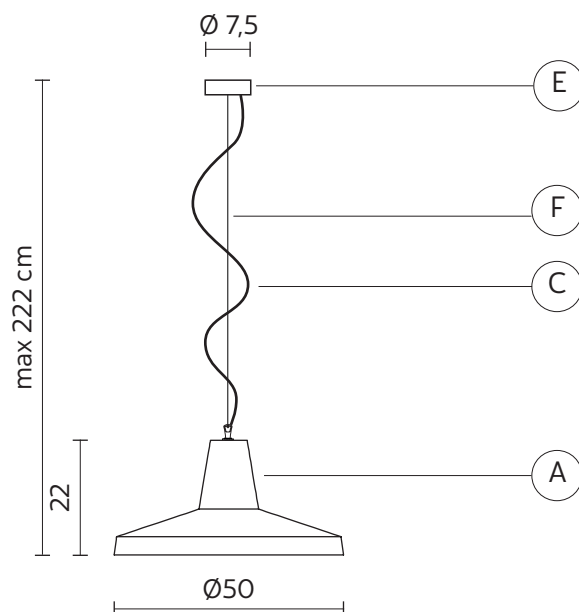

GANGSTER suspension

Matteo Ugolini design

year 2013

TECHNICAL SHEET - SE641BB

STRUCTURE "A"

material	ceramic	
colour	glossy white	

CEILING CUP "E"

material	metal
colour	white

ELECTRICAL CABLE "C"

material	PVC	
colour	transparent	

SUSPENSION CABLE "F"

material	steel

ELECTRICAL SYSTEM

socket	E27
source	max 1x105w
energy class	from E to A++

PACKAGING

nr. of collis	1
net weight/kg	4,05
gross weight/kg	8,9
packaging/cm	36x62x62