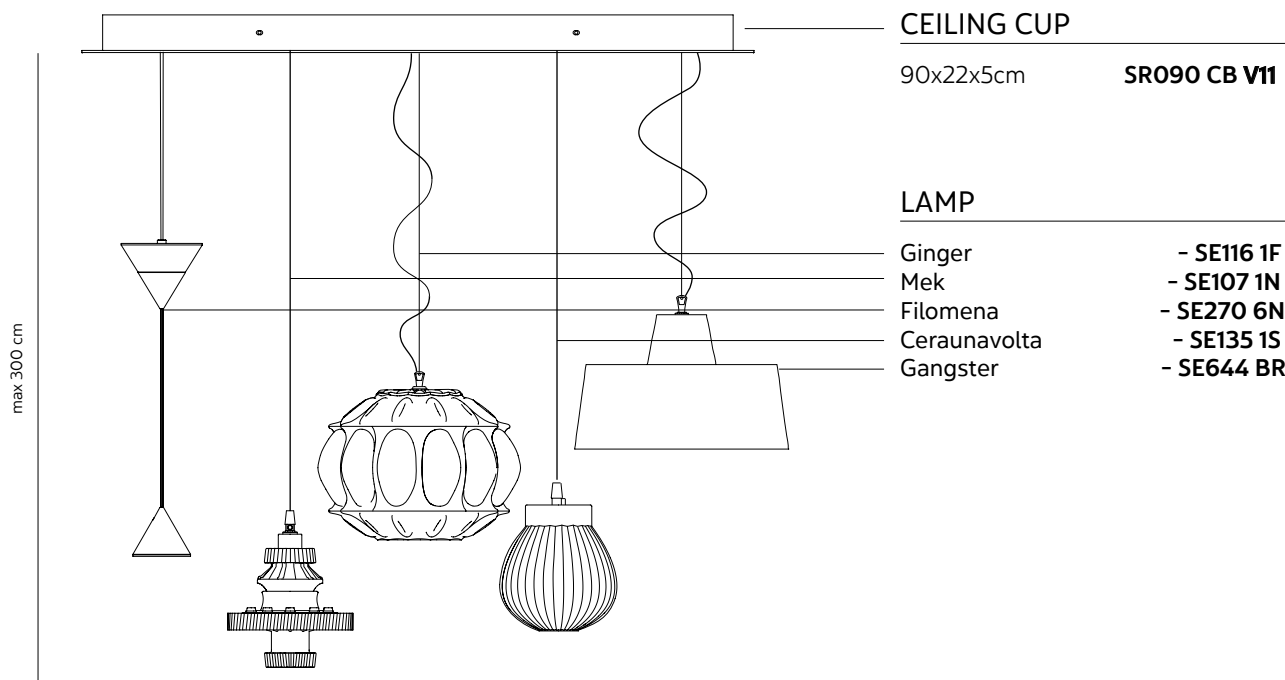

CLUSTER Ø90 pendant

Edmondo Testaguzza & Matteo Ugolini design

year 2023

DATASHEET - SE090CB V11

CEILING CUP

90x22x5cm

SR090 CB V11

LAMP

Ginger	- SE116 1F
Mek	- SE107 1N
Filomena	- SE270 6N
Ceraunavolta	- SE135 1S
Gangster	- SE644 BR

GINGER

material	smoked glass
socket	E26
source	max 1x18w
energetic class	da E a A++
n° of collis	1
net weight/kg	2,8
gross weight/kg	4,1
packaging/cm	43x42x32
bulb	not provided

GANGSTER

material	white ceramic
socket	E26
source	max 1x70w
energetic class	da E a A++
n° of collis	1
net weight/kg	2,4
gross weight/kg	4,2
packaging/cm	33x42x42
bulb	not provided

FILOMENA

material	matt black aluminium
source	LED 16,8W + 8,4W
n° of collis	1
net weight/kg	1,6
gross weight/kg	3,2
packaging/cm	31x31x23
led	equipped

MEK

material	black ceramic
socket	E26
source	max 1x105w
energetic class	da E a A++
n° of collis	1
net weight/kg	1,25
gross weight/kg	2,2
packaging/cm	32x24x32

CERAUNAVOLTA

material	transparent glass
socket	E12
source	max 1x33w
energetic class	da E a A++
n° of collis	1
net weight/kg	0,85
gross weight/kg	1,55
packaging/cm	24x24x39