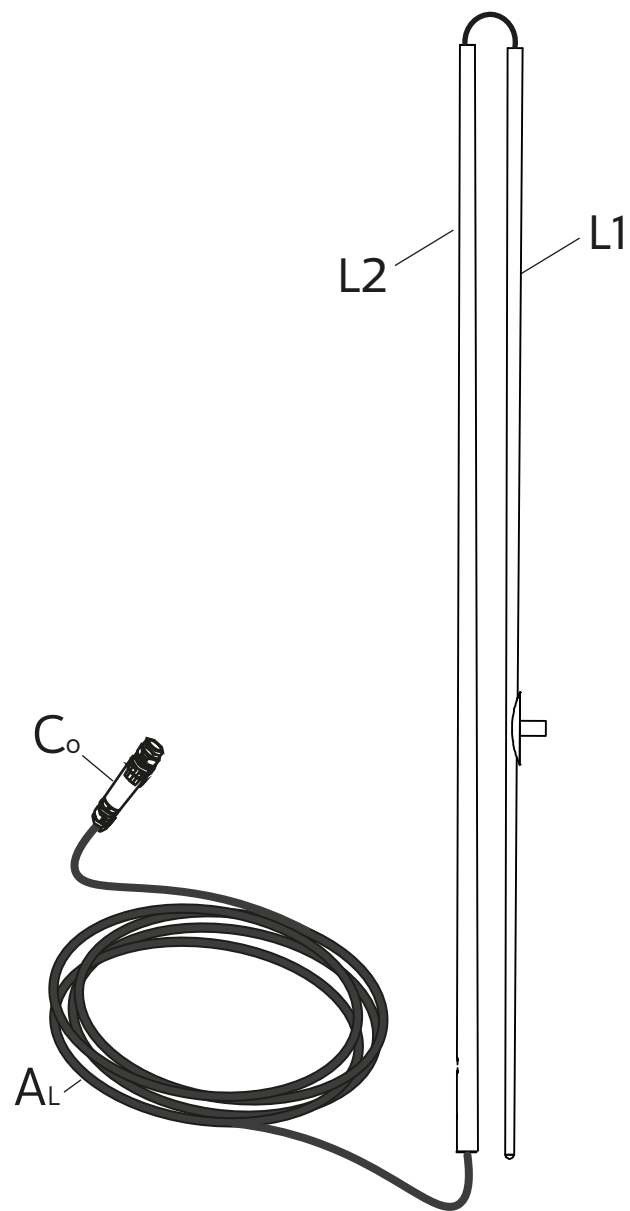

Atmosphere

HP302 GB EXT (a)
HP302 HB EXT (b)
HP302 LB EXT (c)

HP302 GN EXT (a)
HP302 HN EXT (b)
HP302 LN EXT (c)

1 x max 18W LED

Karman srl

Via A. Grandi, San Martino del piano, 61034 Fossombrone (PU), Italy
p.iva 02175640412 tel +39 0721 71 5042 r.a fax +39 0721 716640 - www.karmanitalia.it

KARMAN

IP55   CE

C - 01

V

x2

P

x1

B

x1

T

x1

2-3 POLI \varnothing 24 Nm 2.5

chemical agents

chemical agents

alcohol