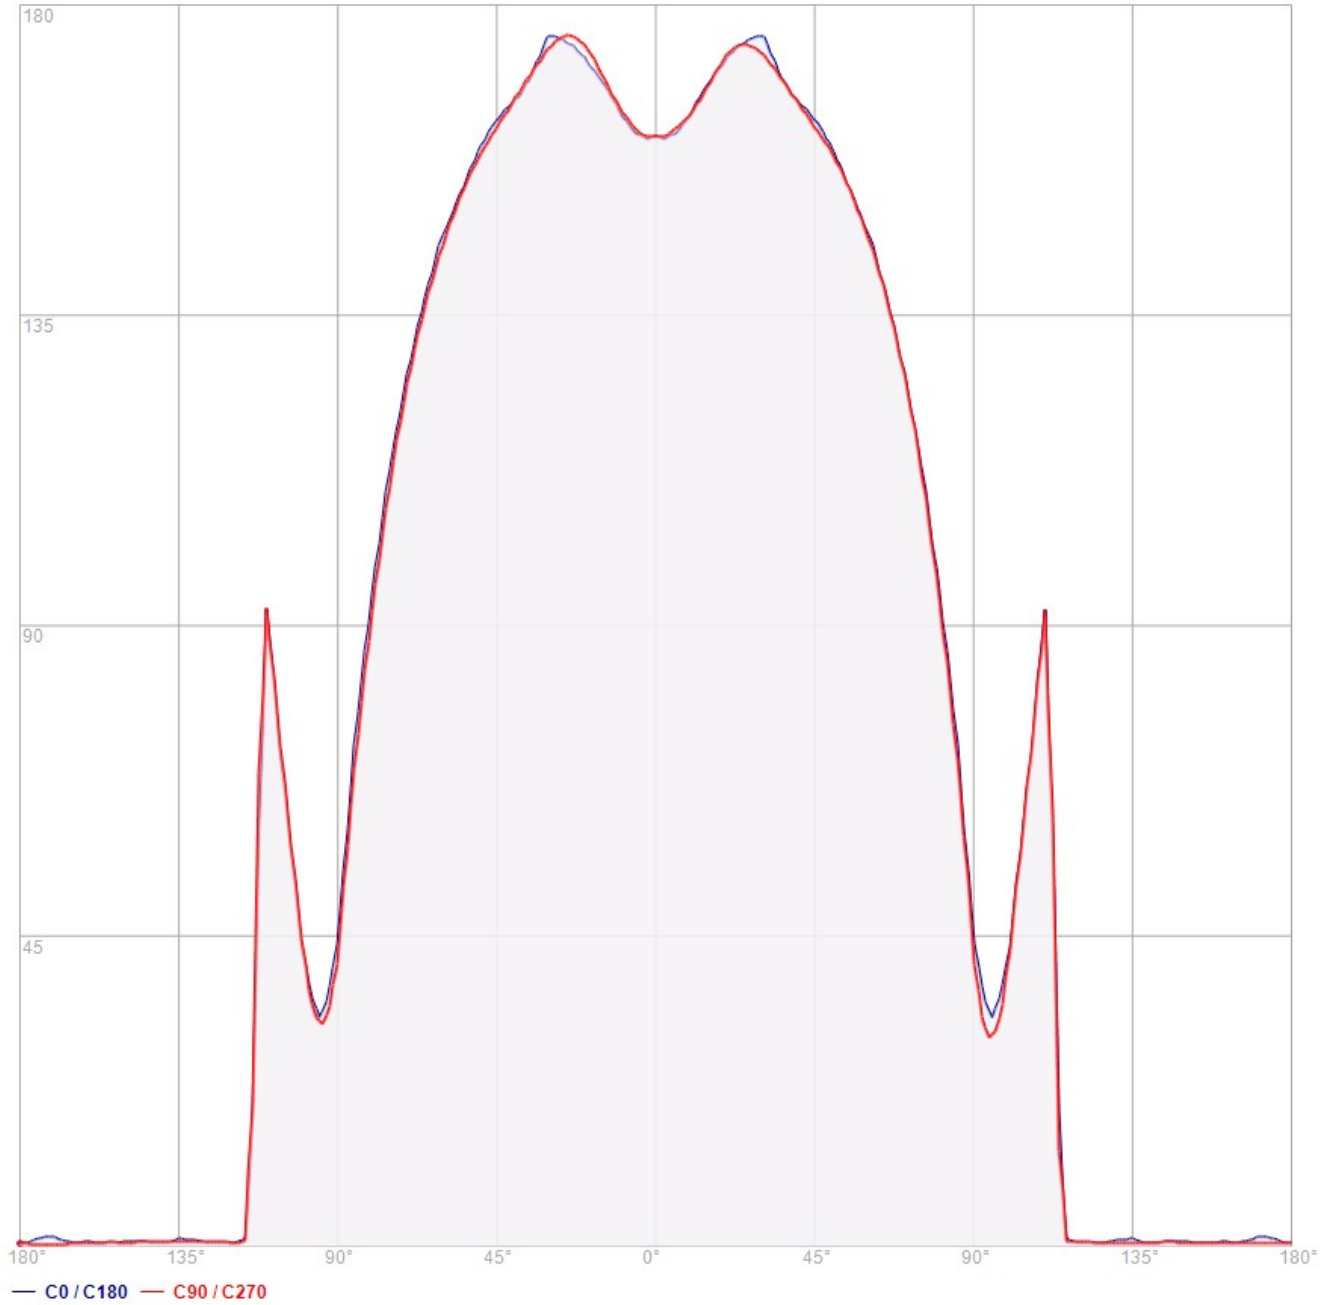

Photometric Cartesian Diagram