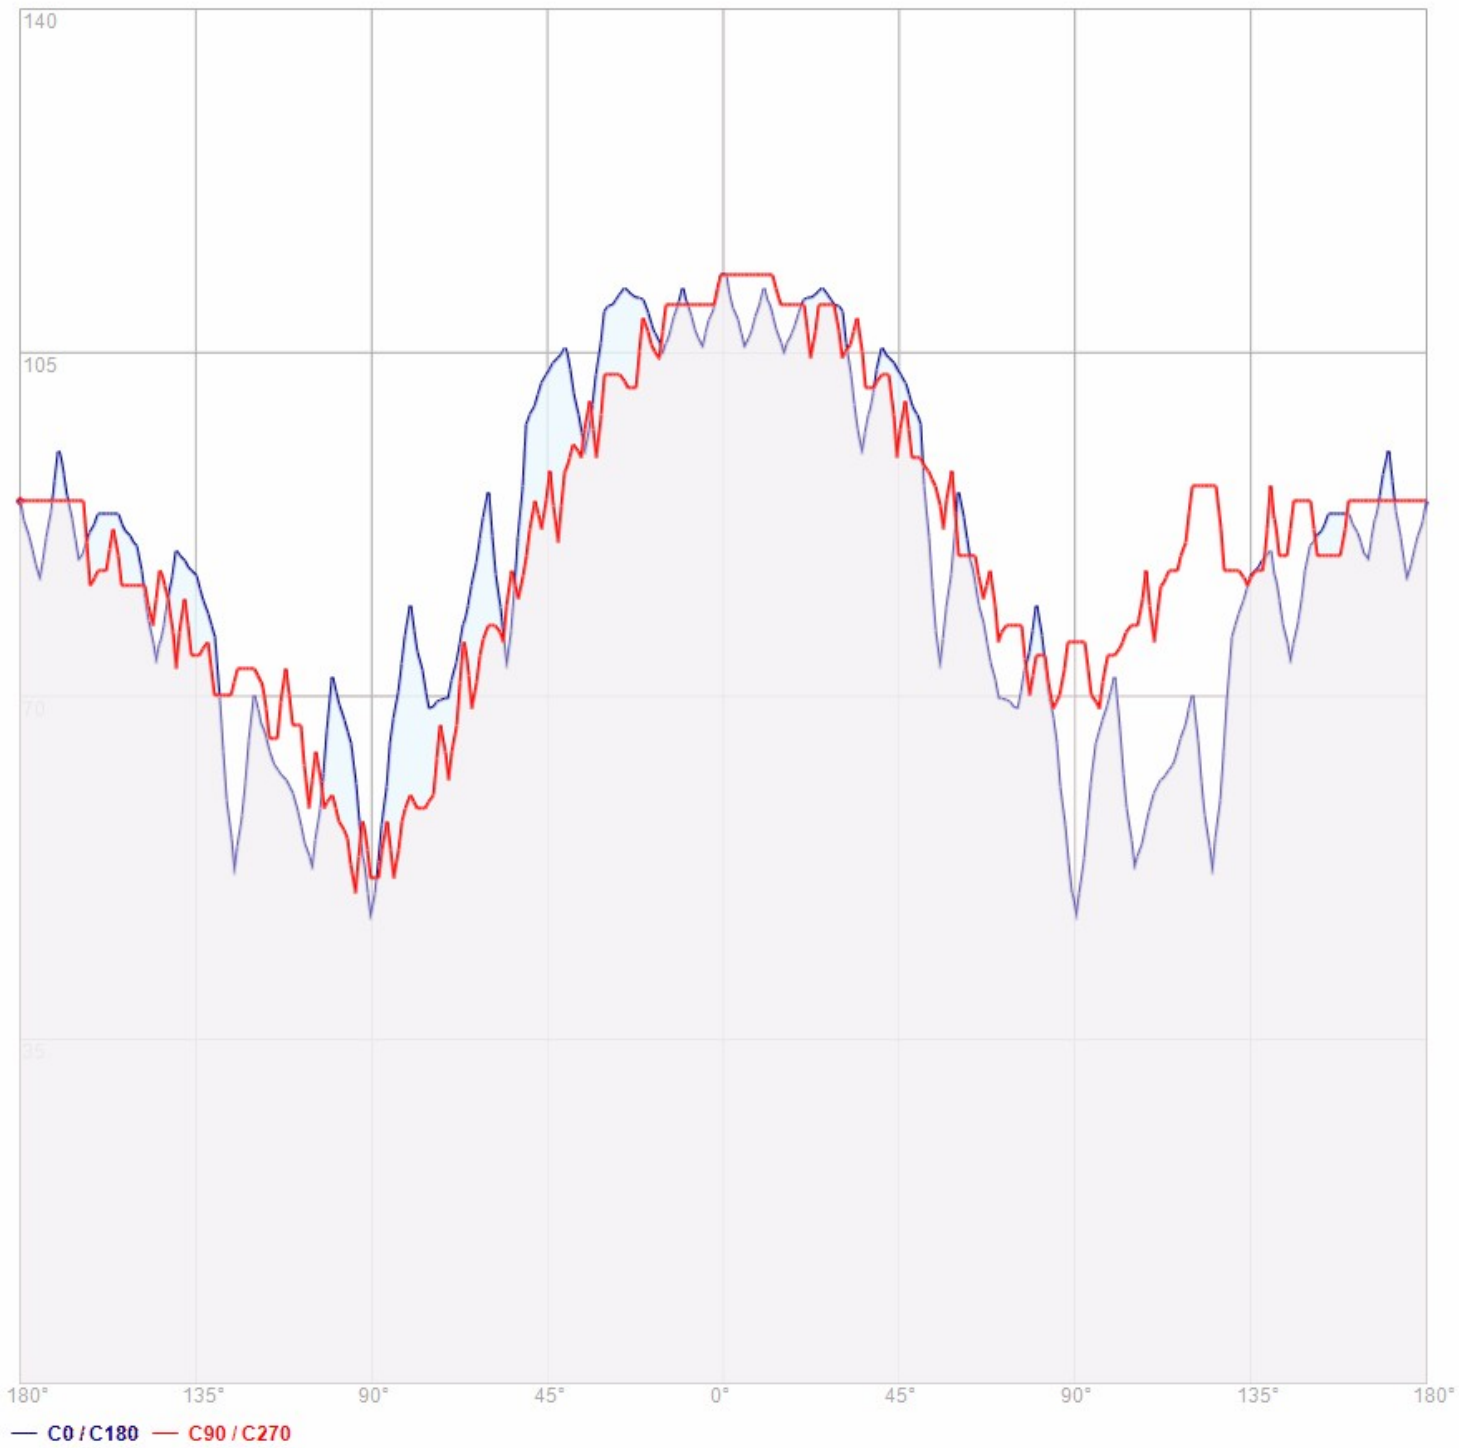

Photometric Cartesian Diagram